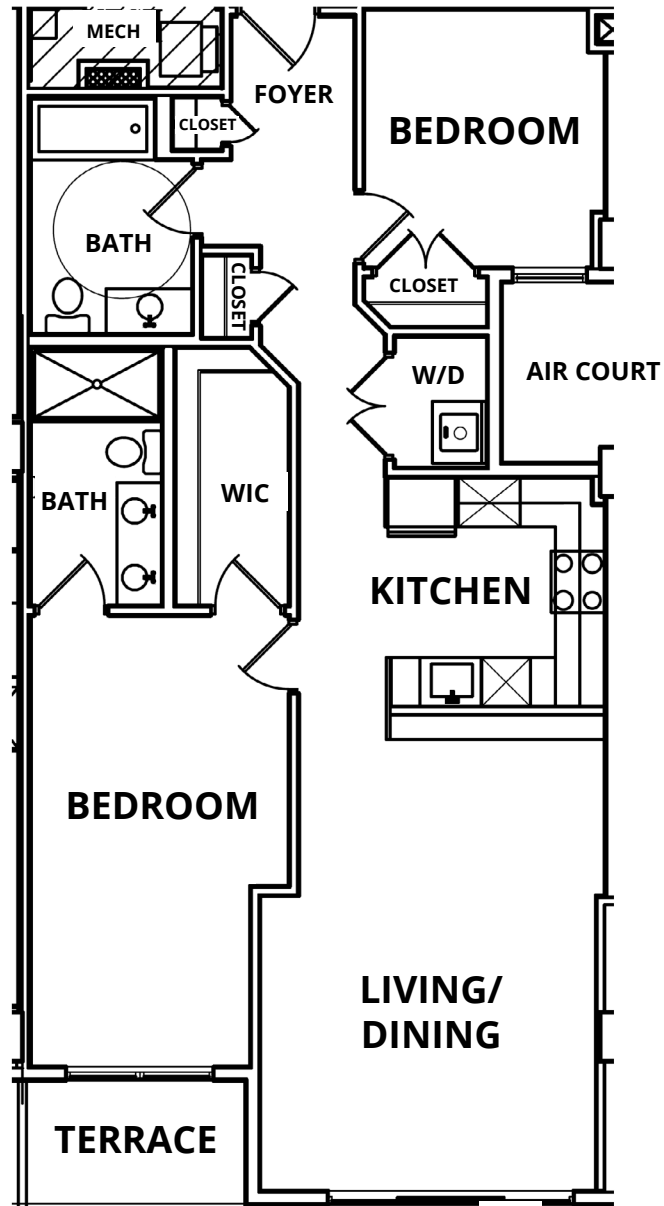

139 Columbus Drive,
Jersey City, NJ 07305

UNIT: 606

SQ. FT: 1090
2 BED | 2 BATH

Christopher Columbus Drive

139CCJC.COM

All dimensions and square footages are approximate. Plans, materials, specifications and window sizes and placement are subject to minor architectural, structural and other revisions as deemed advisable by the Developer, General Contractor, Architect, Engineers, or as may be required by law.

The plans constitute a correct representation of their improvements described