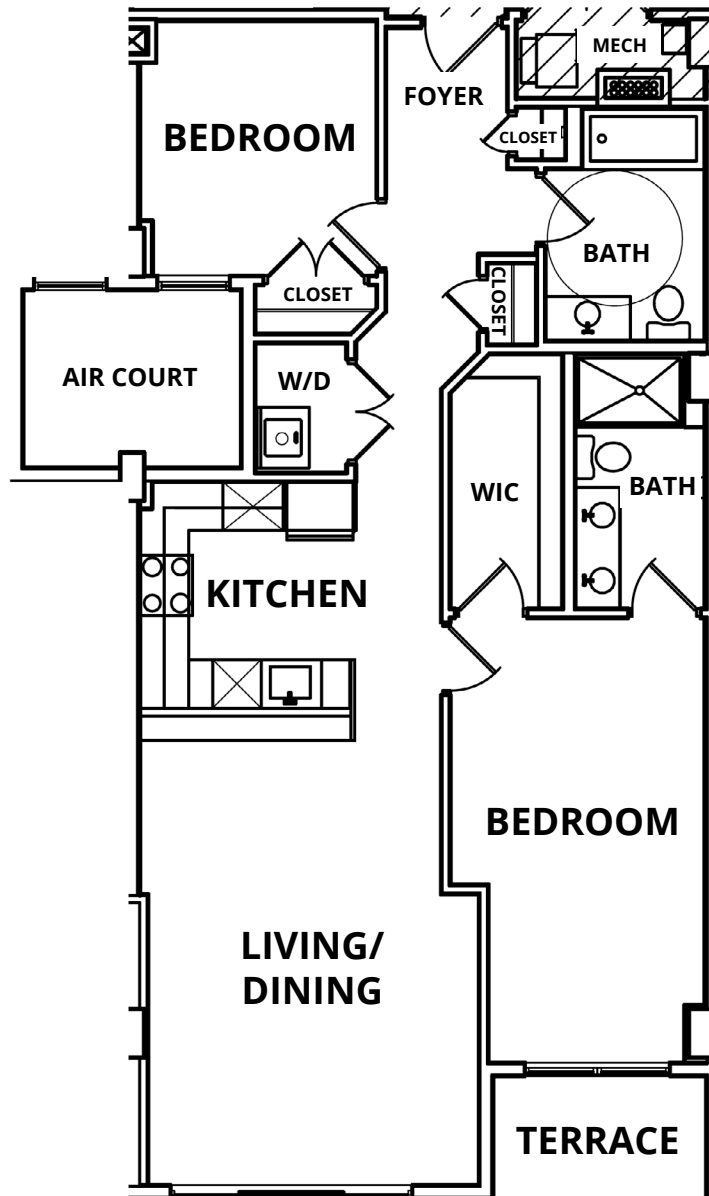

139 Columbus Drive,
Jersey City, NJ 07305

UNIT: 605

SQ. FT: 1090
2 BED | 2 BATH

Christopher Columbus Drive

Barrow Street

139CCJC.COM

All dimensions and square footages are approximate. Plans, materials, specifications and window sizes and placement are subject to minor architectural, structural and other revisions as deemed advisable by the Developer, General Contractor, Architect, Engineers, or as may be required by law.

The plans constitute a correct representation of their improvements described