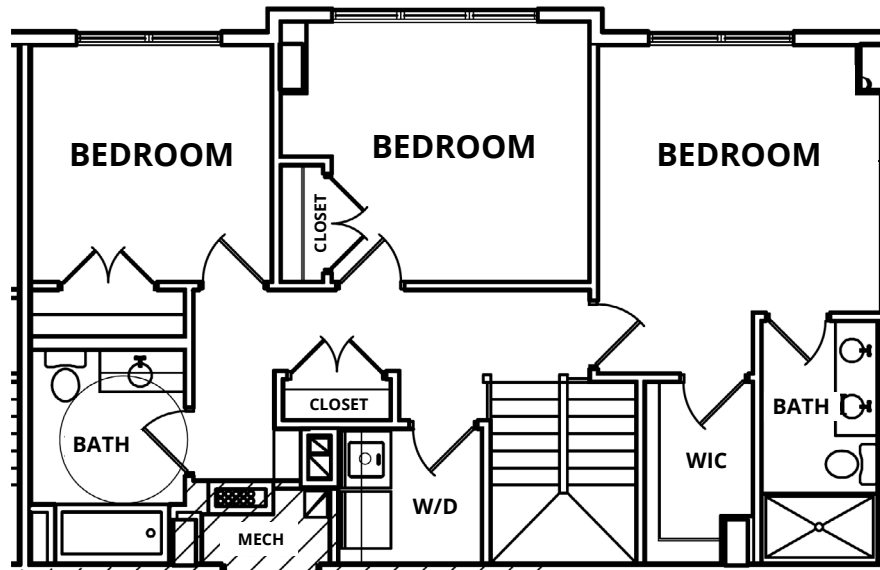

139 Columbus Drive,  
Jersey City, NJ 07305

**UNIT: 602  
DUPLEX**

SQ. FT: 1830  
3 BED | 3 BATH | STUDY

Christopher Columbus Drive

**139CCJC.COM**

All dimensions and square footages are approximate. Plans, materials, specifications and window sizes and placement are subject to minor architectural, structural and other revisions as deemed advisable by the Developer, General Contractor, Architect, Engineers, or as may be required by law.

The plans constitute a correct representation of their improvements described