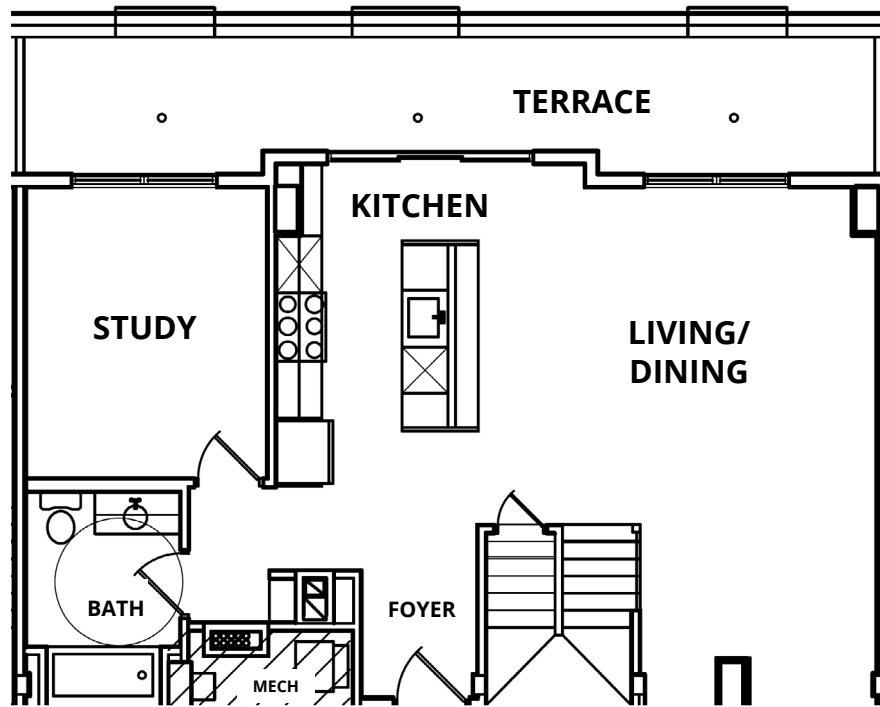

139 Columbus Drive,  
Jersey City, NJ 07305

**UNIT: 602  
DUPLEX**

SQ. FT: 1830  
3 BED | 3 BATH | STUDY

Christopher Columbus Drive

**139CCJC.COM**

All dimensions and square footages are approximate. Plans, materials, specifications and window sizes and placement are subject to minor architectural, structural and other revisions as deemed advisable by the Developer, General Contractor, Architect, Engineers, or as may be required by law.

The plans constitute a correct representation of their improvements described