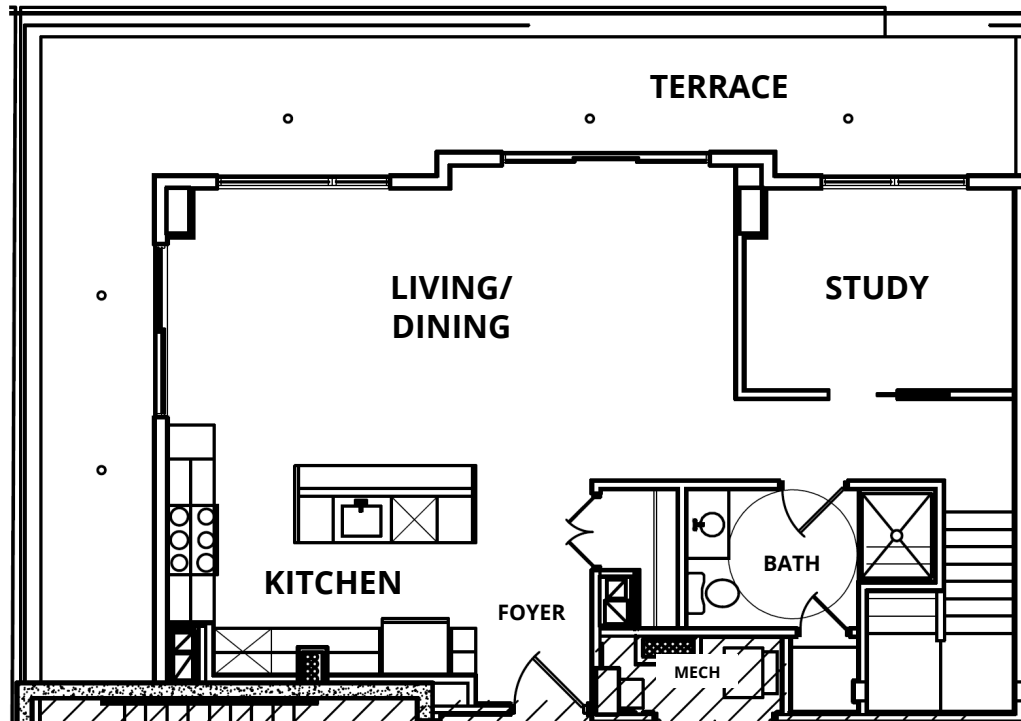

139 Columbus Drive,
Jersey City, NJ 07305

**UNIT: 601
DUPLEX**

SQ. FT: 1820
3 BED | 3 BATH | STUDY

Christopher Columbus Drive

139CCJC.COM

All dimensions and square footages are approximate. Plans, materials, specifications and window sizes and placement are subject to minor architectural, structural and other revisions as deemed advisable by the Developer, General Contractor, Architect, Engineers, or as may be required by law.

The plans constitute a correct representation of their improvements described