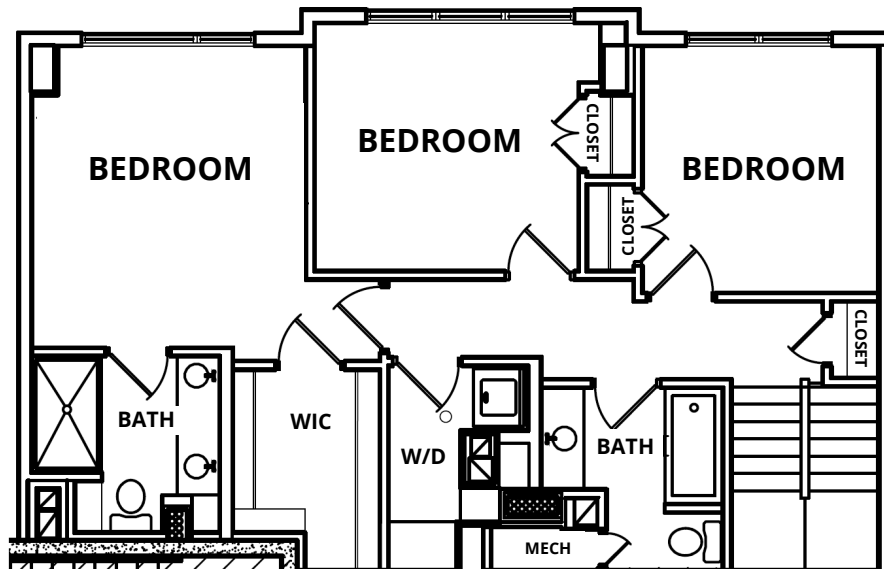

139 Columbus Drive,
Jersey City, NJ 07305

**UNIT: 601
DUPLEX**

SQ. FT: 1820
3 BED | 3 BATH | STUDY

Christopher Columbus Drive

139CCJC.COM

All dimensions and square footages are approximate. Plans, materials, specifications and window sizes and placement are subject to minor architectural, structural and other revisions as deemed advisable by the Developer, General Contractor, Architect, Engineers, or as may be required by law.

The plans constitute a correct representation of their improvements described