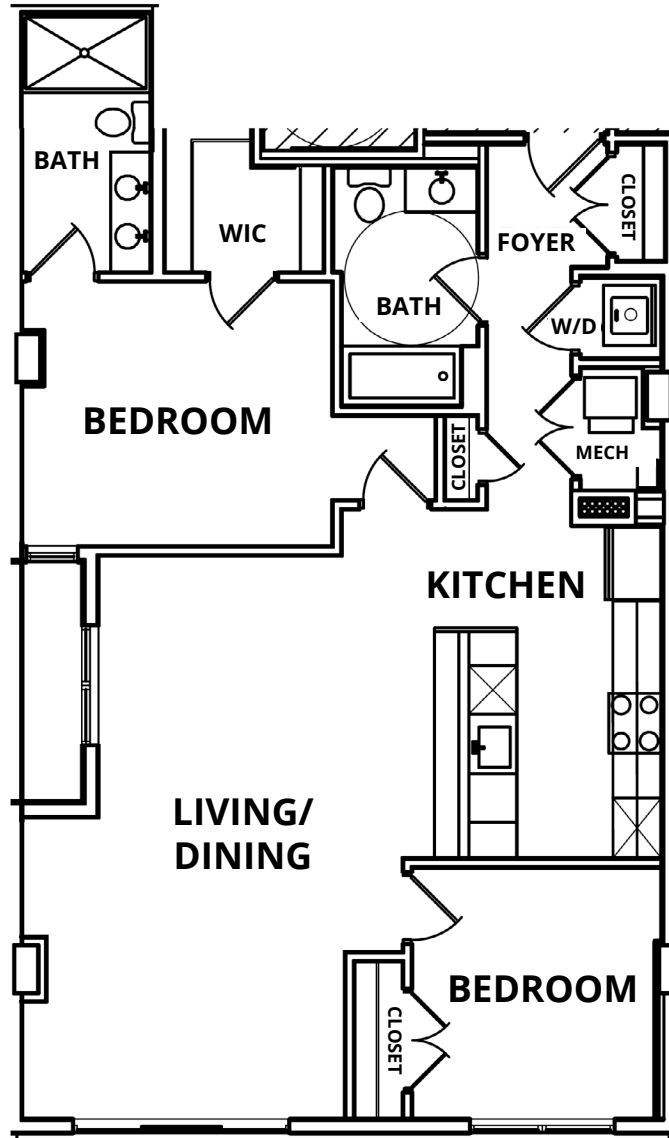

139 Columbus Drive,  
Jersey City, NJ 07305

**UNIT:**  
**410, 608, 704**  
SQ. FT: 1119  
2 BED | 2 BATH

**139CCJC.COM**

All dimensions and square footages are approximate. Plans, materials, specifications and window sizes and placement are subject to minor architectural, structural and other revisions as deemed advisable by the Developer, General Contractor, Architect, Engineers, or as may be required by law.

The plans constitute a correct representation of their improvements described