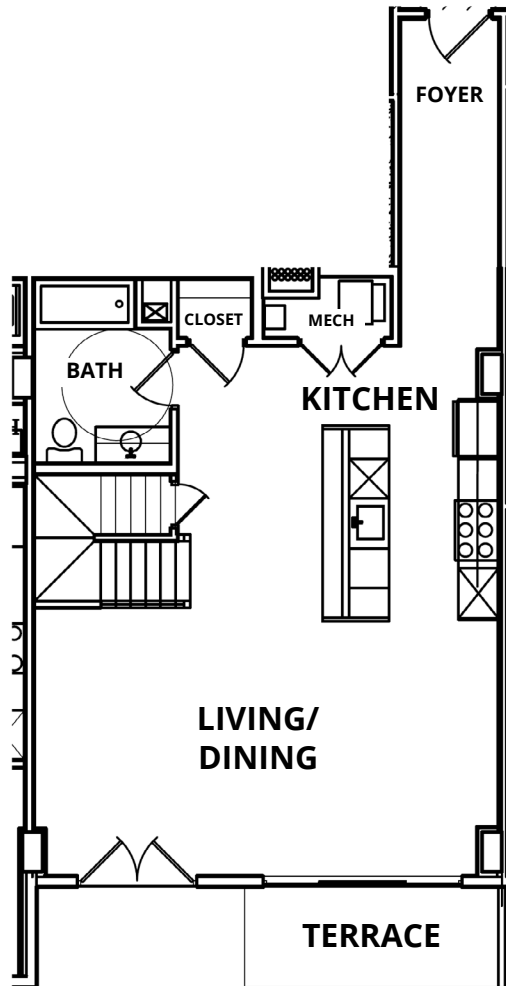

139 Columbus Drive,
Jersey City, NJ 07305

**UNIT: 409, 607
DUPLEX**

SQ. FT: 1570
2 BED | 3 BATH | STUDY

Christopher Columbus Drive

139CCJC.COM

All dimensions and square footages are approximate. Plans, materials, specifications and window sizes and placement are subject to minor architectural, structural and other revisions as deemed advisable by the Developer, General Contractor, Architect, Engineers, or as may be required by law.

The plans constitute a correct representation of their improvements described