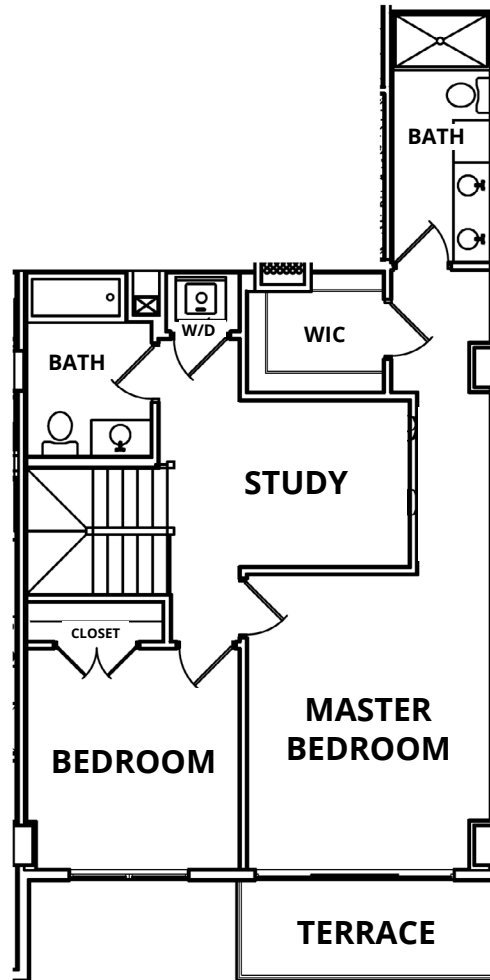

139 Columbus Drive,
Jersey City, NJ 07305

**UNIT: 409, 607
DUPLEX**

SQ. FT: 1570
2 BED | 3 BATH | STUDY

Christopher Columbus Drive

139CCJC.COM

All dimensions and square footages are approximate. Plans, materials, specifications and window sizes and placement are subject to minor architectural, structural and other revisions as deemed advisable by the Developer, General Contractor, Architect, Engineers, or as may be required by law.

The plans constitute a correct representation of their improvements described