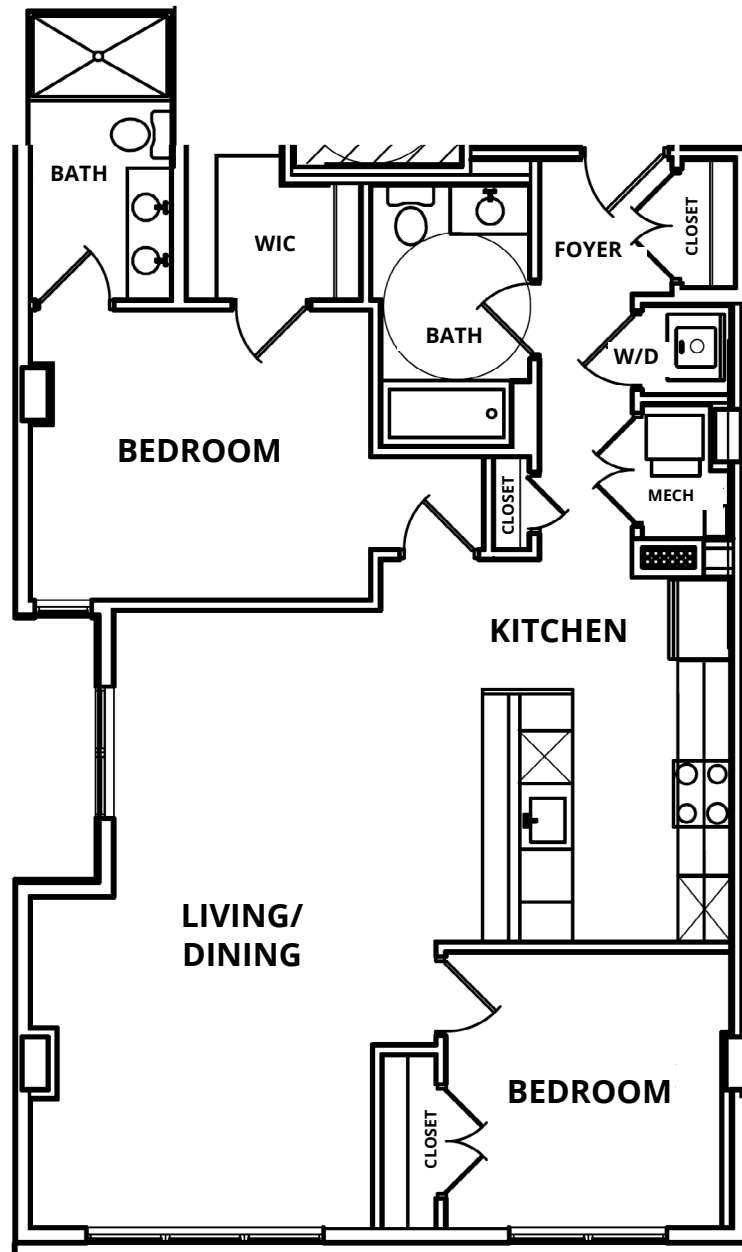

139 Columbus Drive,  
Jersey City, NJ 07305

**UNIT:**

**309, 509**

SQ. FT: 1119  
2 BED | 2 BATH

Christopher Columbus Drive

**139CCJC.COM**

All dimensions and square footages are approximate. Plans, materials, specifications and window sizes and placement are subject to minor architectural, structural and other revisions as deemed advisable by the Developer, General Contractor, Architect, Engineers, or as may be required by law.

The plans constitute a correct representation of their improvements described