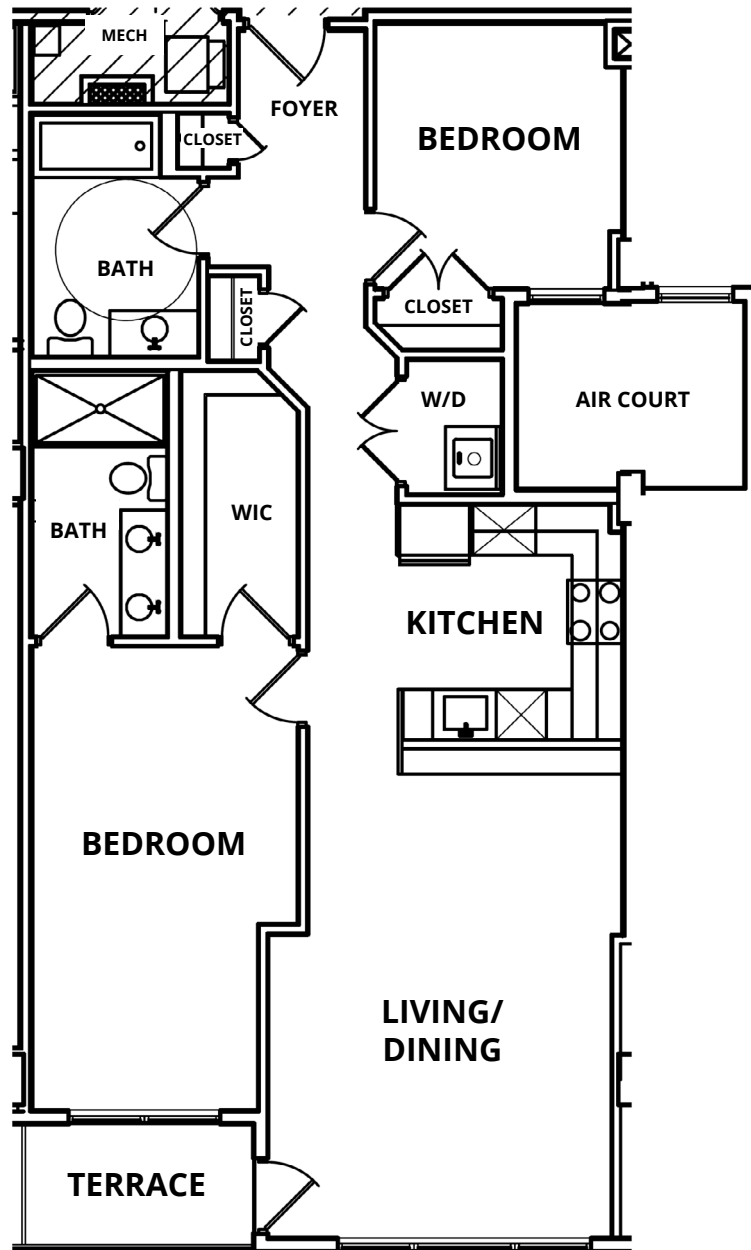

139 Columbus Drive,
Jersey City, NJ 07305

UNIT:
308, 408, 508, 703

SQ. FT: 1090
2 BED | 2 BATH

Christopher Columbus Drive

139CCJC.COM

All dimensions and square footages are approximate. Plans, materials, specifications and window sizes and placement are subject to minor architectural, structural and other revisions as deemed advisable by the Developer, General Contractor, Architect, Engineers, or as may be required by law.

The plans constitute a correct representation of their improvements described