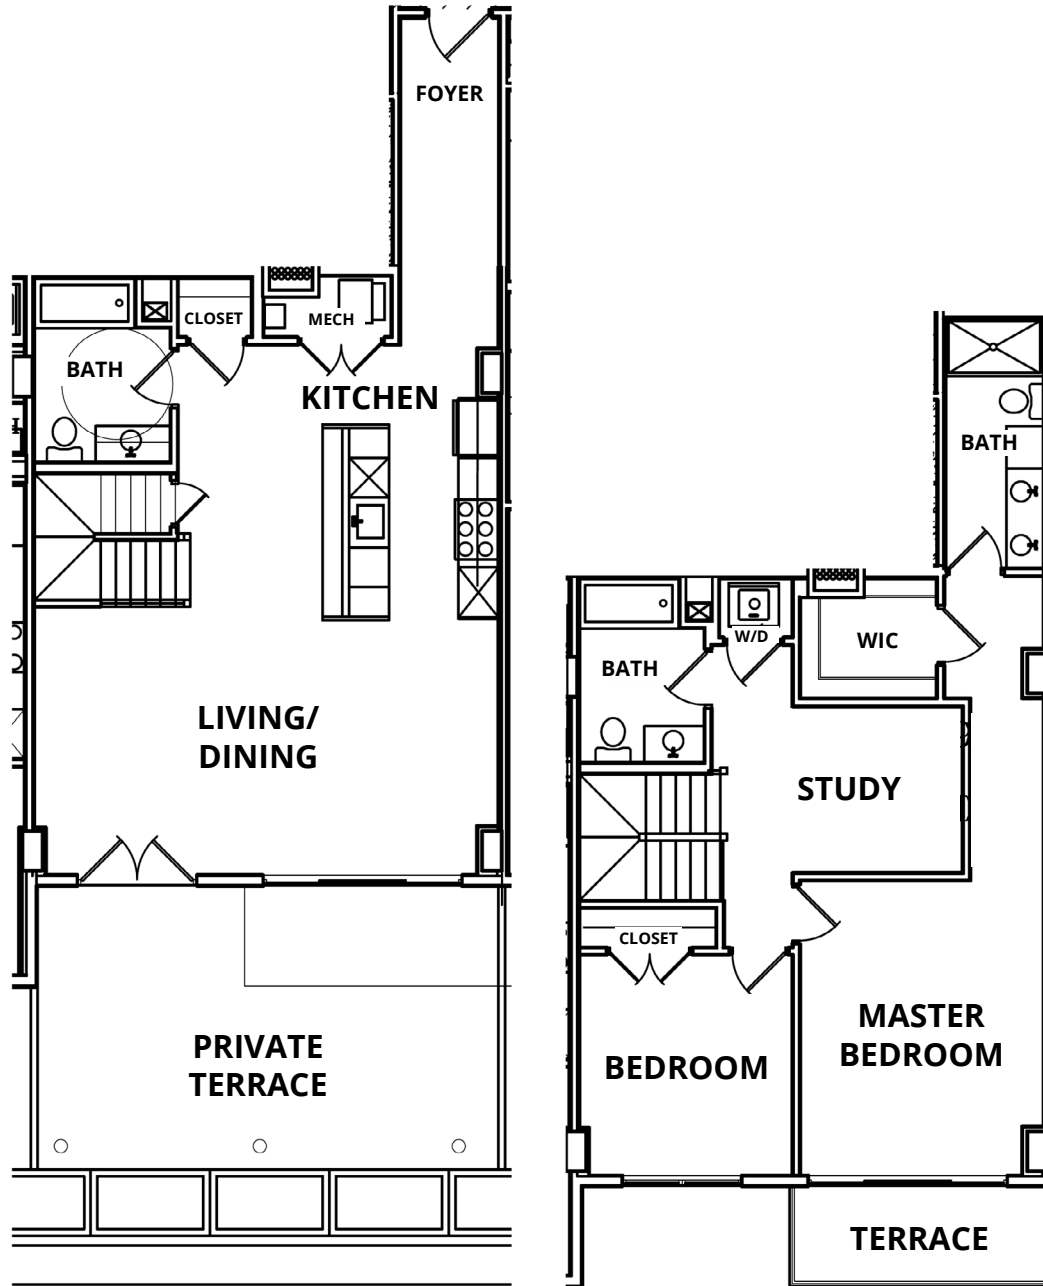

139 Columbus Drive,
Jersey City, NJ 07305

**UNIT: 209
DUPLEX**

SQ. FT: 1570
2 BED | 3 BATH | STUDY

Christopher Columbus Drive

139CCJC.COM

All dimensions and square footages are approximate. Plans, materials, specifications and window sizes and placement are subject to minor architectural, structural and other revisions as deemed advisable by the Developer, General Contractor, Architect, Engineers, or as may be required by law.

The plans constitute a correct representation of their improvements described