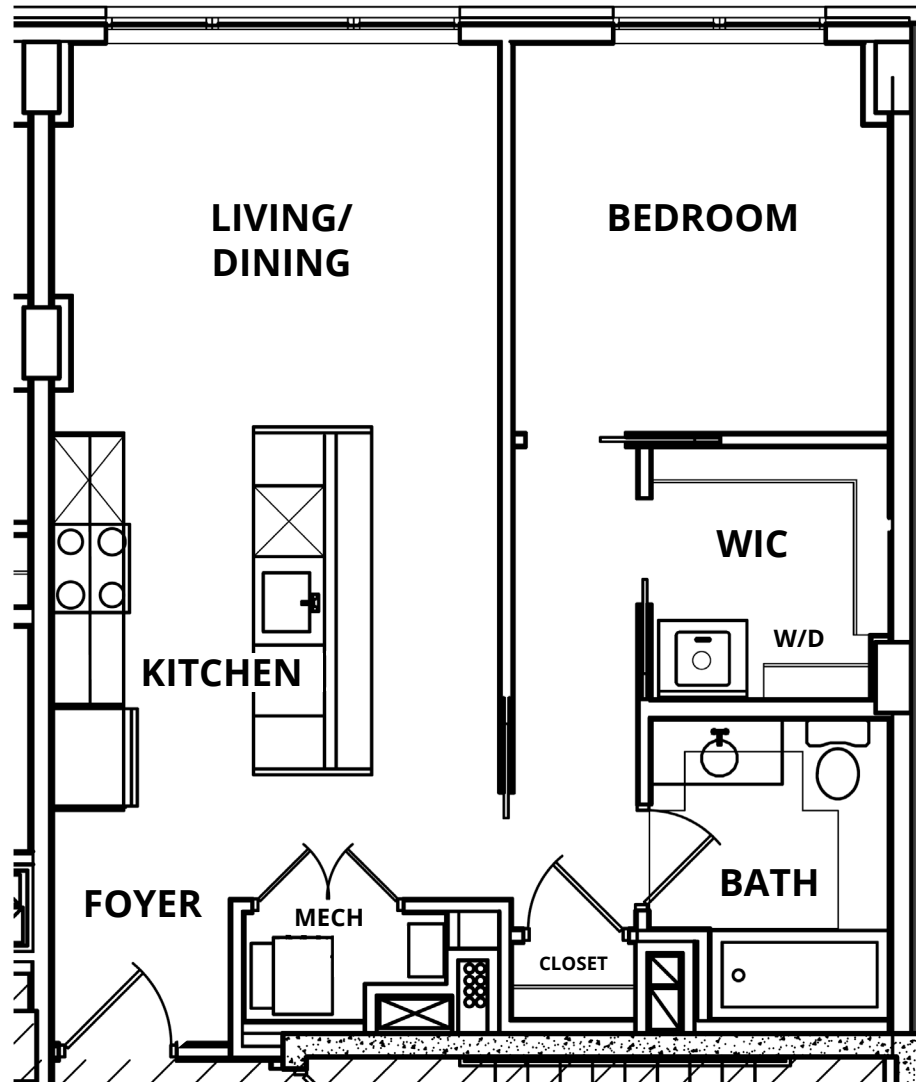

139 Columbus Drive,
Jersey City, NJ 07305

**UNIT:
205, 305, 405, 505**

SQ. FT: 738
1 BED | 1 BATH

139CCJC.COM

All dimensions and square footages are approximate. Plans, materials, specifications and window sizes and placement are subject to minor architectural, structural and other revisions as deemed advisable by the Developer, General Contractor, Architect, Engineers, or as may be required by law.

The plans constitute a correct representation of their improvements described