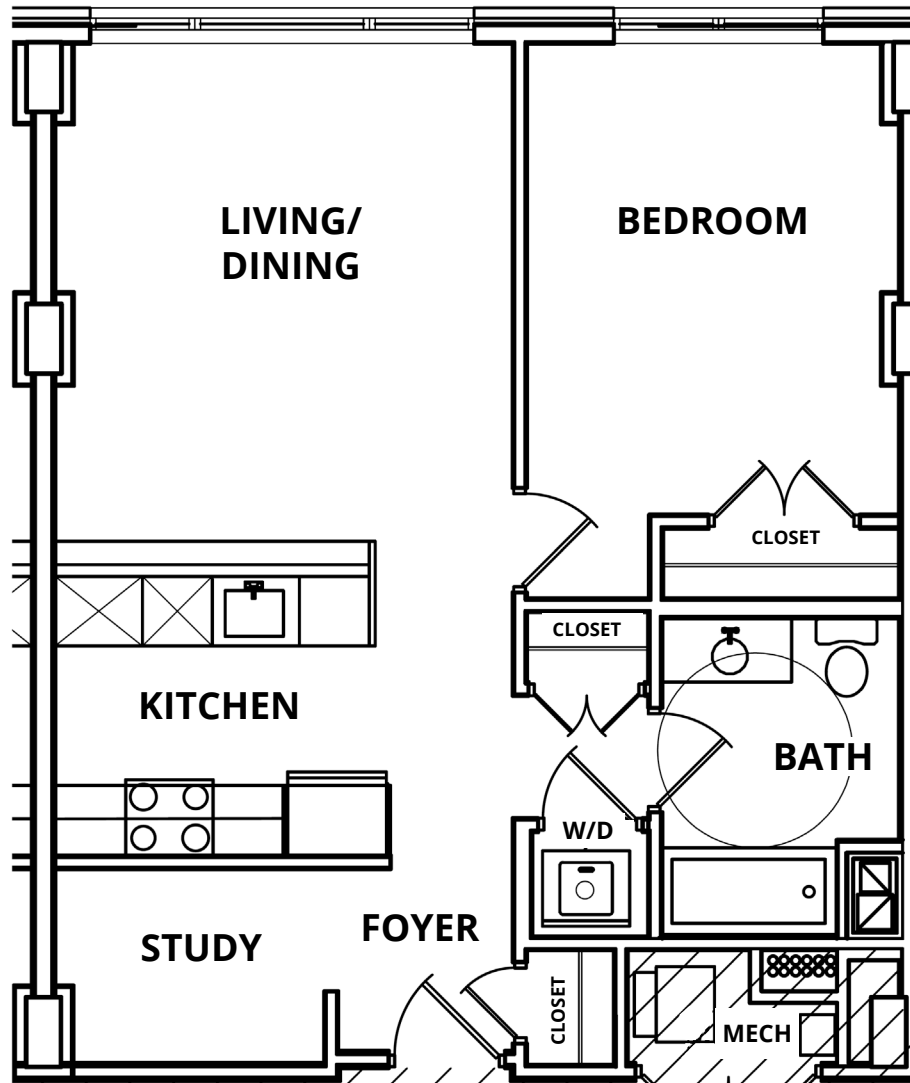

139 Columbus Drive,
Jersey City, NJ 07305

UNIT:
204, 304, 404, 504
SQ. FT: 754
1 BED | 1 BATH | STUDY

Christopher Columbus Drive

139CCJC.COM

All dimensions and square footages are approximate. Plans, materials, specifications and window sizes and placement are subject to minor architectural, structural and other revisions as deemed advisable by the Developer, General Contractor, Architect, Engineers, or as may be required by law.

The plans constitute a correct representation of their improvements described