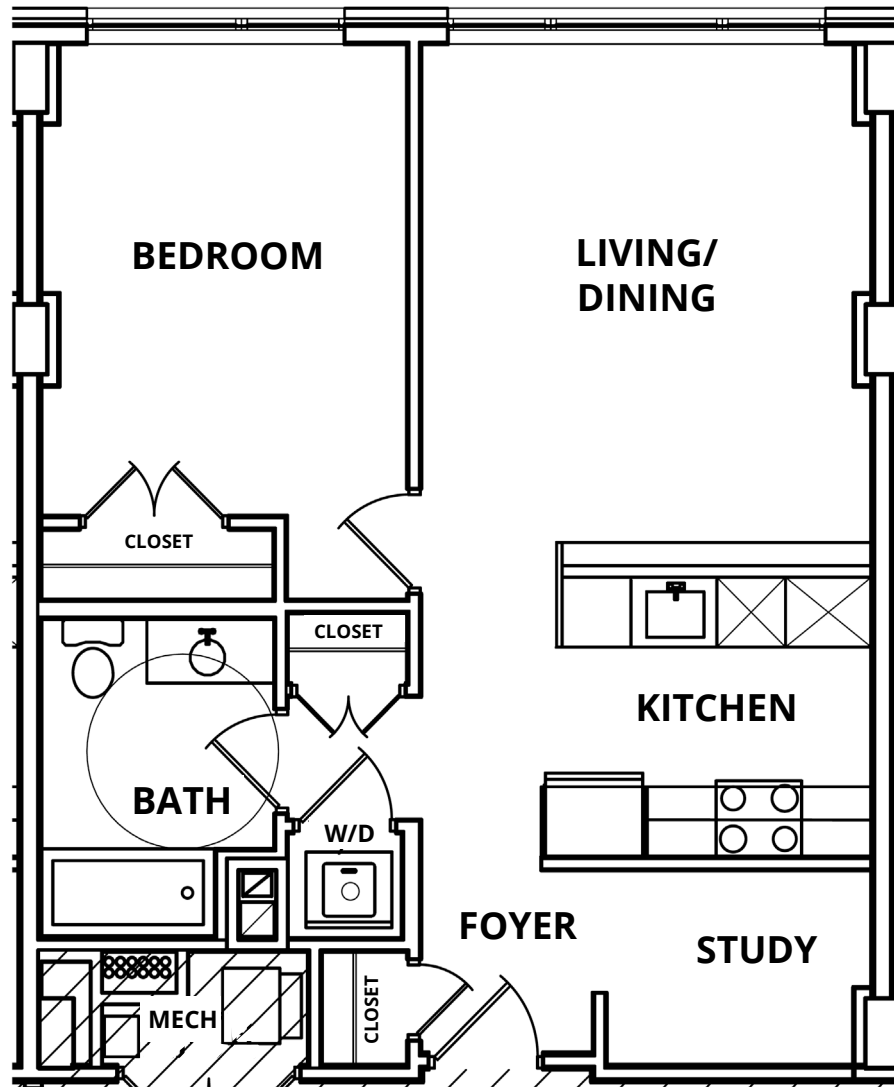

139 Columbus Drive,  
Jersey City, NJ 07305

**UNIT:**  
**203, 303, 403, 503**  
SQ. FT: 754  
1 BED | 1 BATH | STUDY

Christopher Columbus Drive

**139CCJC.COM**

All dimensions and square footages are approximate. Plans, materials, specifications and window sizes and placement are subject to minor architectural, structural and other revisions as deemed advisable by the Developer, General Contractor, Architect, Engineers, or as may be required by law.

The plans constitute a correct representation of their improvements described