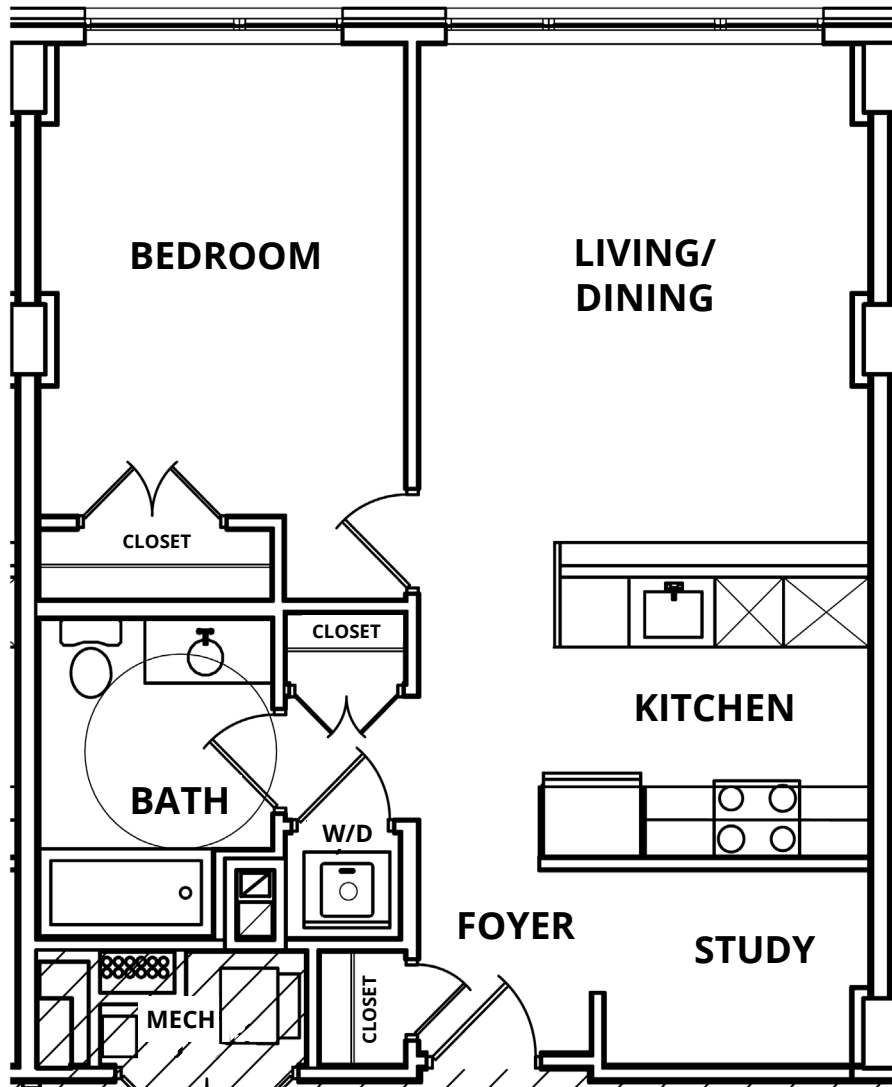

139 Columbus Drive,  
Jersey City, NJ 07305

**UNIT:**

**202, 302, 402, 502**

SQ. FT: 754

1 BED | 1 BATH | STUDY

Christopher Columbus Drive

**139CCJC.COM**

All dimensions and square footages are approximate. Plans, materials, specifications and window sizes and placement are subject to minor architectural, structural and other revisions as deemed advisable by the Developer, General Contractor, Architect, Engineers, or as may be required by law.

The plans constitute a correct representation of their improvements described