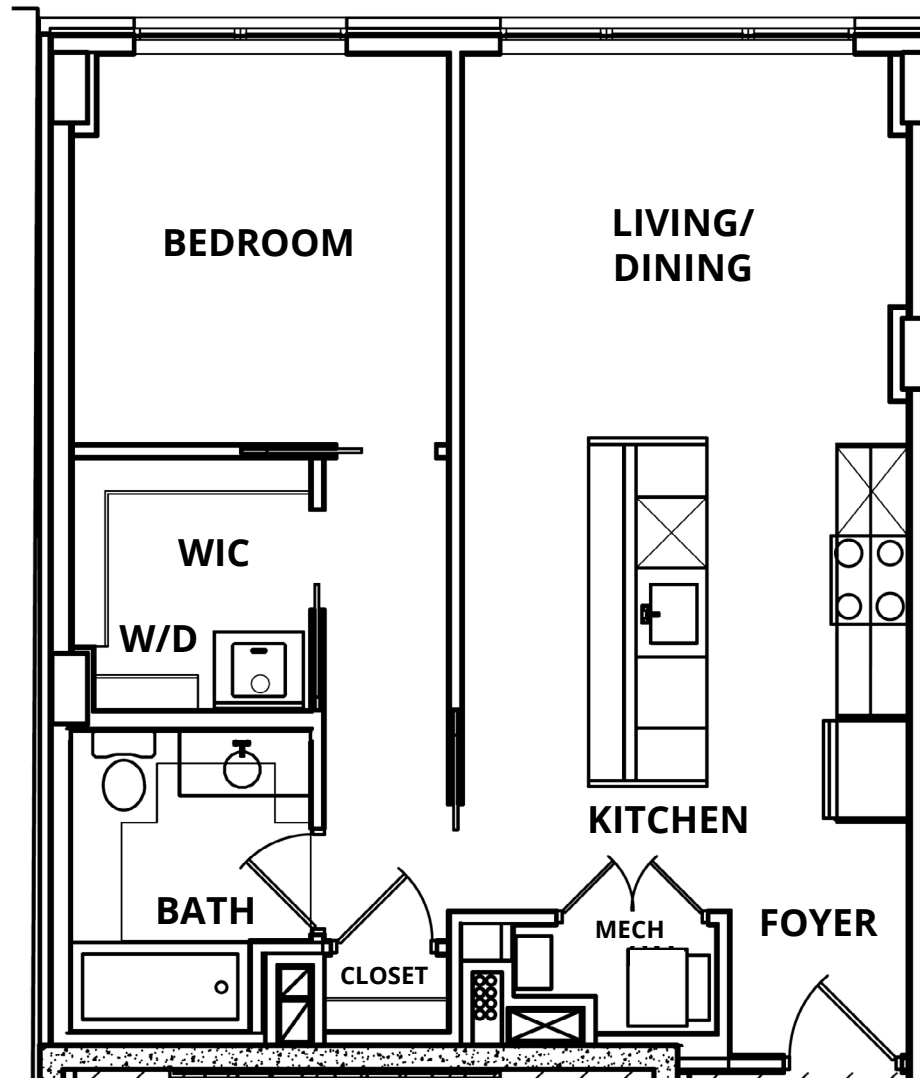

139 Columbus Drive,
Jersey City, NJ 07305

UNIT:
201, 301, 401, 501

SQ. FT: 738
1 BED | 1 BATH

139CCJC.COM

All dimensions and square footages are approximate. Plans, materials, specifications and window sizes and placement are subject to minor architectural, structural and other revisions as deemed advisable by the Developer, General Contractor, Architect, Engineers, or as may be required by law.

The plans constitute a correct representation of their improvements described